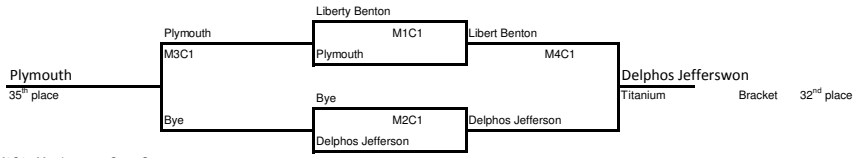

**Junior Varsity  
Silver Bracket  
@ YMCA**

**Reffing Schedule**

**Court 1 Reffing**

- Match 1 1DD
- Match 2 Loser of M1C1
- Match 3 Loser of M2C1
- Match 4 Loser of M3C3
- Match 5 Loser of M5C1

**Court 2 Reffing**

- Match 1 1EE 1EE
- Match 2 Loser of M1C2
- Match 3 Loser of M2C2
- Match 4 Loser of M3C2

**Court 3 Reffing**

- Match 1 3EE
- Match 2 Loser of M1C3
- Match 3 Winner of M1C3

**Junior Varsity  
Bronze Bracket  
@ Calvert**