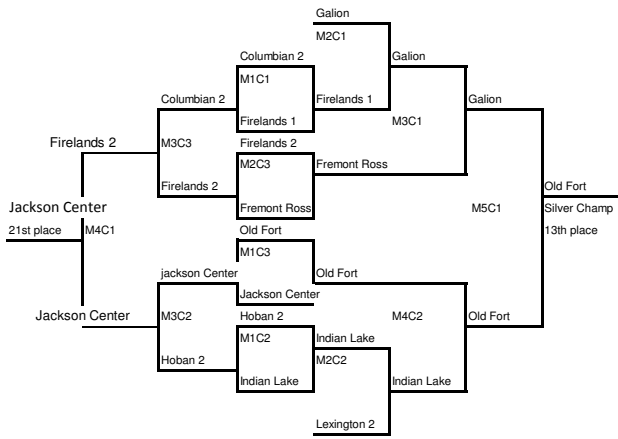

**Junior Varsity  
Silver Bracket  
@ YMCA**

**Reffing Schedule**

**Court 1 Reffing**

- Match 1 1DD
- Match 2 Loser of M1C1
- Match 3 Loser of M2C1
- Match 4 Loser of M3C3
- Match 5 Loser of M5C1

**Court 2 Reffing**

- Match 1 1EE 1EE
- Match 2 Loser of M1C2
- Match 3 Loser of M2C2
- Match 4 Loser of M3C2

**Court 3 Reffing**

- Match 1 3EE
- Match 2 Loser of M1C3
- Match 3 Winner of M1C3

**Junior Varsity  
Bronze Bracket  
@ Calvert**

glossary \*\*\* M1C1= Match one on Court One

**Court 1 Refring Schedule**

- Match 1** #3 Pool I
- Match 2** Loser of M1C1
- Match 3** Winner of M1C1
- Match 4** Loser of M1C1